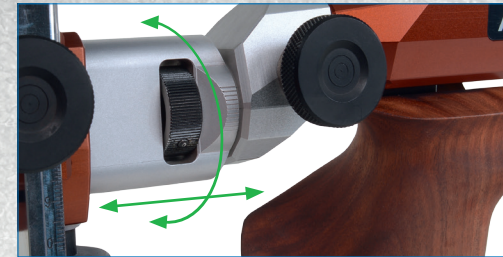

## The new Precise air rifle stock

- Milled out of high quality strength aluminum, this stock has a very slim fore-end with large radius and is suitable for all hand sizes.
- Optimum vibration behaviour, stability and shooting precision by wedge-shaped design, calculated by vibration test analysis.
- Large knurled head screws at cheek piece and length adjustment offer high operating comfort without having to use any tools.
- The shortest length adjustment of the stock makes the stock also suitable for small shooters.
- The new pistol grip is made of walnut and ensures a pleasant feeling in shooting position.

## Das 9015 System

Aufbauend auf dem erfolgreichen ANSCHÜTZ Luftgewehrssystem 9003 Premium wurde das neue System 9015 entwickelt. Mit optimierten Luftdruck-Regelungscharakteristika, einem neuen, patentierten kugelgelagerten Abzug 5065 4K mit vielseitig verstellbarem Abzugszüngel, einem Laufmantel aus Edelstahl und dem ebenfalls aus Edelstahl gefertigten schlanken, speziell beschichtetem Mündungsrohr, wird dieses System in Zukunft alle bisherigen ANSCHÜTZ Luftgewehrssysteme ersetzen.

## The 9015 barreled action

The new 9015 barreled action was developed based on the successful ANSCHÜTZ 9003 Premium air rifle barreled action. With optimised air pressure control characteristics, a new patented 5065 4K trigger with ball bearings and versatile adjustable trigger blade, a stainless steel barrel unit and the thin, special coated muzzle tube, also made of stainless steel, this barreled action will replace all former ANSCHÜTZ air rifle barreled actions in the future.

# Tradition. Innovation. Perfection.

Der Hinterschaft lässt sich um die Längsachse drehen. Dadurch kann der Hinterschaft optimal an den Körper angepasst werden.

The stock can be turned around the longitudinal axis. This allows the perfect adaptation of stock and body.