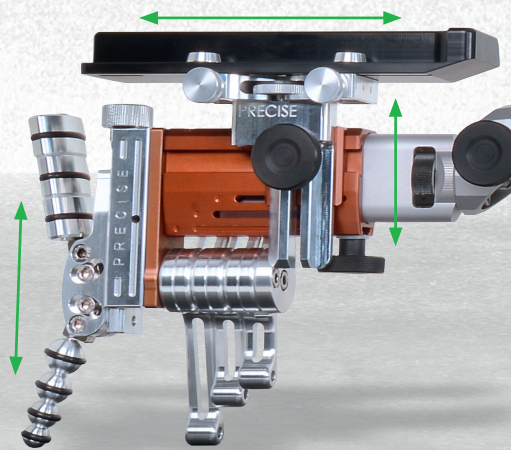

## The new Precise air rifle stock

- Milled out of high quality strength aluminum, this stock has a very slim fore-end with large radius and is suitable for all hand sizes.
- Optimum vibration behaviour, stability and shooting precision by wedge-shaped design, calculated by vibration test analysis.
- Large knurled head screws at cheek piece and length adjustment offer high operating comfort without having to use any tools.
- The shortest length adjustment of the stock makes the stock also suitable for small shooters.
- The new pistol grip is made of walnut and ensures a pleasant feeling in shooting position.

## Das 9015 System

Aufbauend auf dem erfolgreichen ANSCHÜTZ Luftgewehrssystem 9003 Premium wurde das neue System 9015 entwickelt. Mit optimierten Luftdruck-Regelungscharakteristika, einem neuen, patentierten kugelgelagerten Abzug 5065 4K mit vielseitig verstellbarem Abzugszüngel, einem Laufmantel aus Edelstahl und dem ebenfalls aus Edelstahl gefertigten schlanken, speziell beschichtetem Mündungsrohr, wird dieses System in Zukunft alle bisherigen ANSCHÜTZ Luftgewehrssysteme ersetzen.

## The 9015 barreled action

The new 9015 barreled action was developed based on the successful ANSCHÜTZ 9003 Premium air rifle barreled action. With optimised air pressure control characteristics, a new patented 5065 4K trigger with ball bearings and versatile adjustable trigger blade, a stainless steel barrel unit and the thin, special coated muzzle tube, also made of stainless steel, this barreled action will replace all former ANSCHÜTZ air rifle barreled actions in the future.

# Tradition. Innovation. Perfection.

Der Hinterschaft lässt sich um die Längsachse drehen. Dadurch kann der Hinterschaft optimal an den Körper angepasst werden.

The stock can be turned around the longitudinal axis. This allows the perfect adaptation of stock and body.