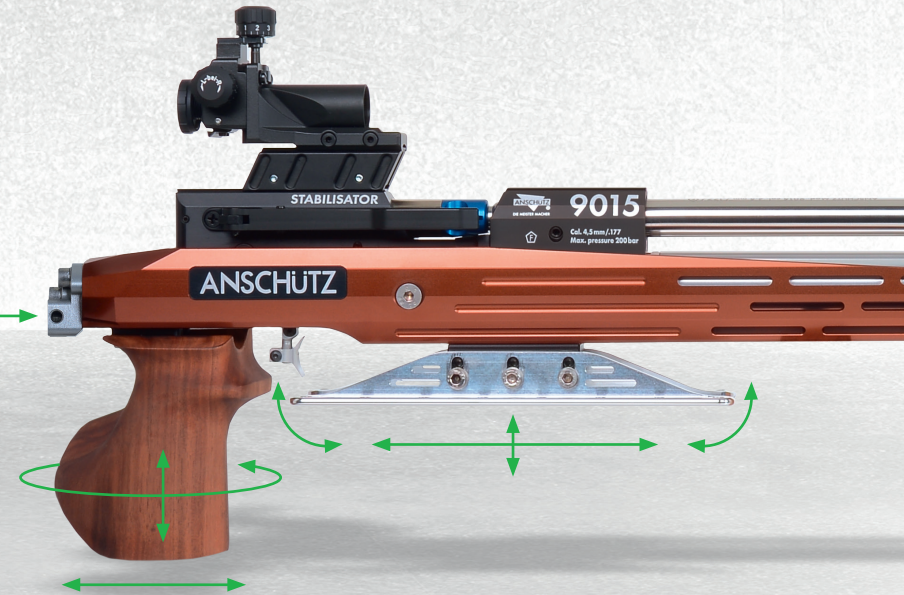

## The new Precise air rifle stock

- Milled out of high quality strength aluminum, this stock has a very slim fore-end with large radius and is suitable for all hand sizes.
- Optimum vibration behaviour, stability and shooting precision by wedge-shaped design, calculated by vibration test analysis.
- Large knurled head screws at cheek piece and length adjustment offer high operating comfort without having to use any tools.
- The shortest length adjustment of the stock makes the stock also suitable for small shooters.
- The new pistol grip is made of walnut and ensures a pleasant feeling in shooting position.

## Das 9015 System

Aufbauend auf dem erfolgreichen ANSCHÜTZ Luftgewehrssystem 9003 Premium wurde das neue System 9015 entwickelt. Mit optimierten Luftdruck-Regelungscharakteristika, einem neuen, patentierten kugelgelagerten Abzug 5065 4K mit vielseitig verstellbarem Abzugszüngel, einem Laufmantel aus Edelstahl und dem ebenfalls aus Edelstahl gefertigten schlanken, speziell beschichtetem Mündungsrohr, wird dieses System in Zukunft alle bisherigen ANSCHÜTZ Luftgewehrssysteme ersetzen.

## The 9015 barreled action

The new 9015 barreled action was developed based on the successful ANSCHÜTZ 9003 Premium air rifle barreled action. With optimised air pressure control characteristics, a new patented 5065 4K trigger with ball bearings and versatile adjustable trigger blade, a stainless steel barrel unit and the thin, special coated muzzle tube, also made of stainless steel, this barreled action will replace all former ANSCHÜTZ air rifle barreled actions in the future.

# Tradition. Innovation. Perfection.

Der Hinterschaft lässt sich um die Längsachse drehen. Dadurch kann der Hinterschaft optimal an den Körper angepasst werden.

The stock can be turned around the longitudinal axis. This allows the perfect adaptation of stock and body.